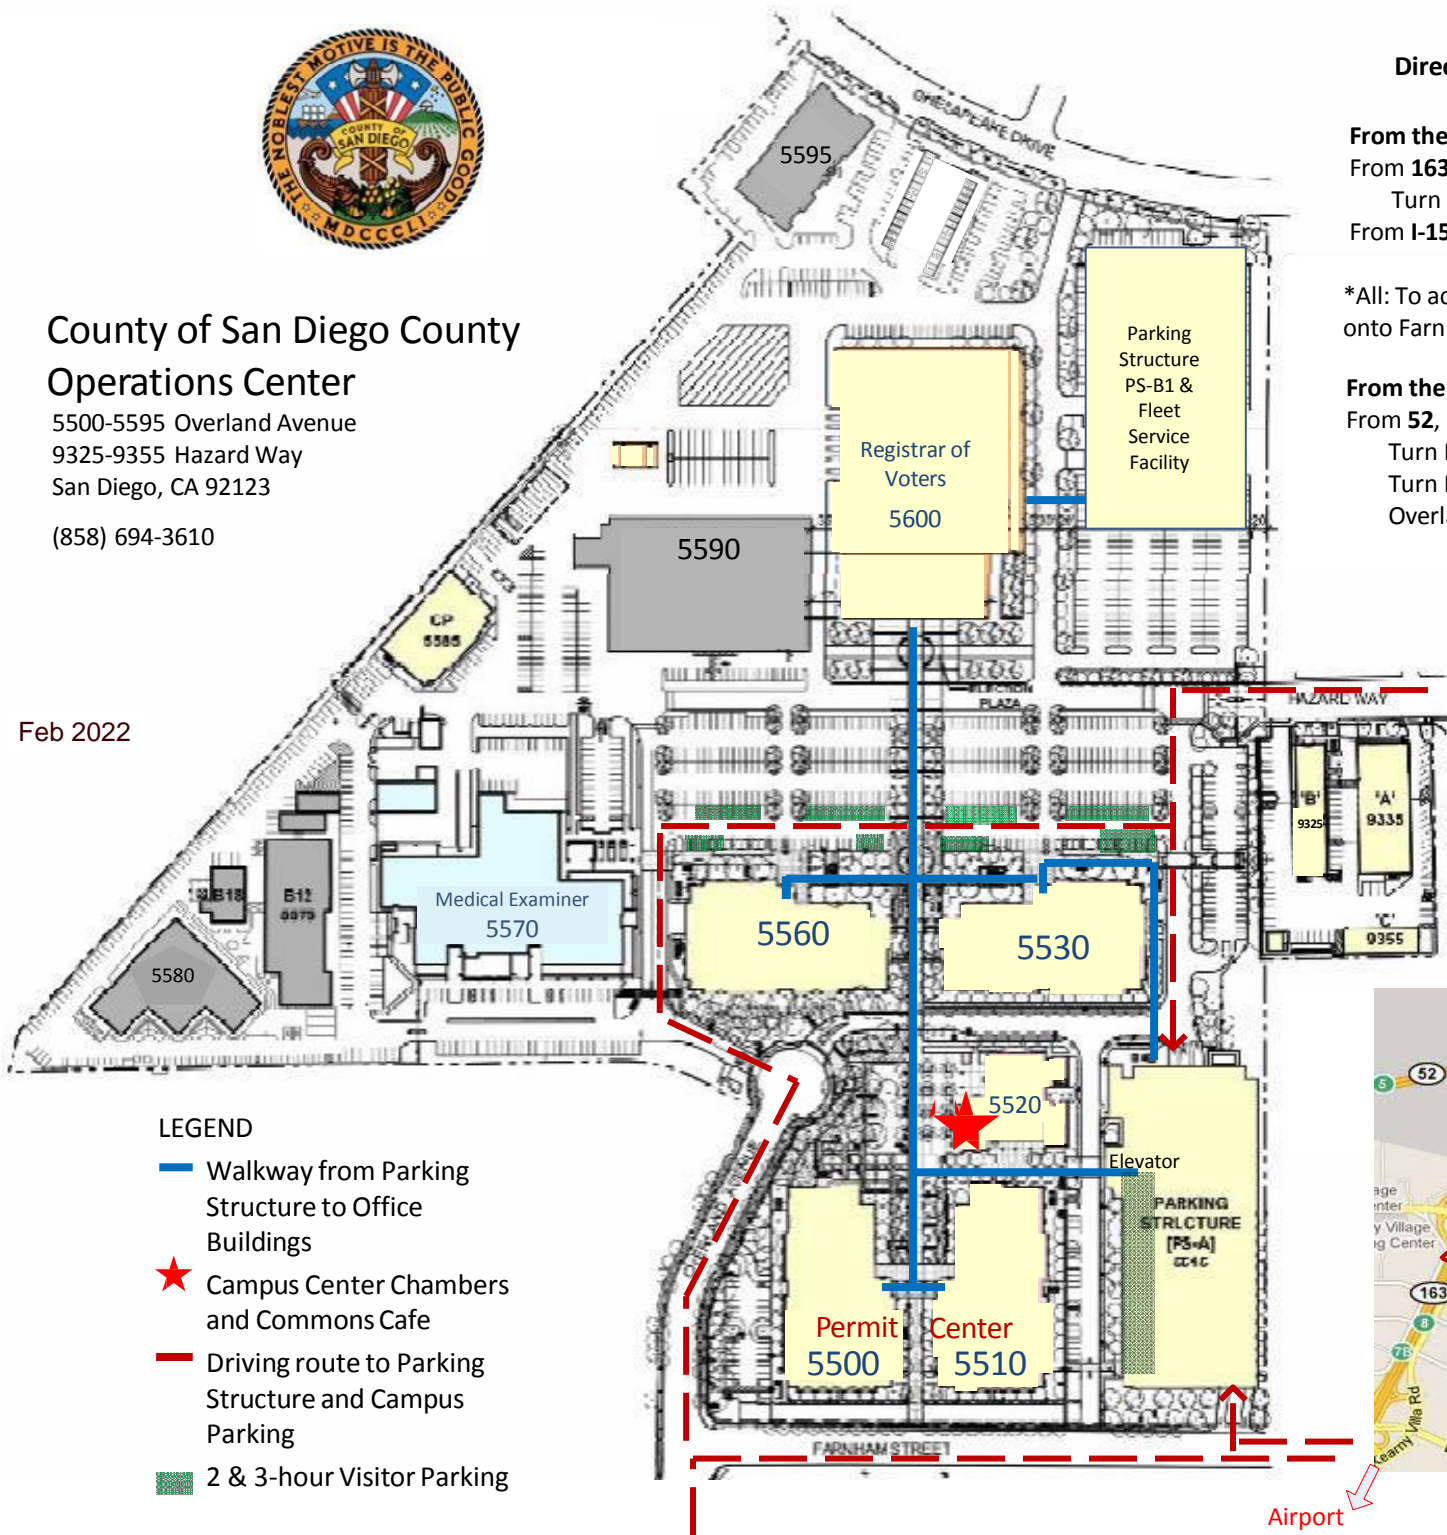

County of San Diego County Operations Center

5500-5595 Overland Avenue
9325-9355 Hazard Way
San Diego, CA 92123
(858) 694-3610

Feb 2022

- LEGEND**
- Walkway from Parking Structure to Office Buildings
 - Campus Center Chambers and Commons Cafe
 - Driving route to Parking Structure and Campus Parking
 - 2 & 3-hour Visitor Parking

Directions to the County Operations Center

From the North or South (Airport)

From **163**, exit onto Clairemont Mesa Blvd. Eastbound
Turn Left (North) onto Overland Avenue
From **I-15**, exit onto Clairemont Mesa Blvd. Westbound

*All: To access Parking Structure from Overland turn right onto Farnham Street. Parking Structure is on the left.

From the East or West

From **52**, exit onto Ruffin Road Southbound
Turn Right (West) onto Farnham Street
Turn Right into Parking Structure or proceed to Overland

All visitors parking longer than the permitted time posted must park in an unmarked space.

Airport