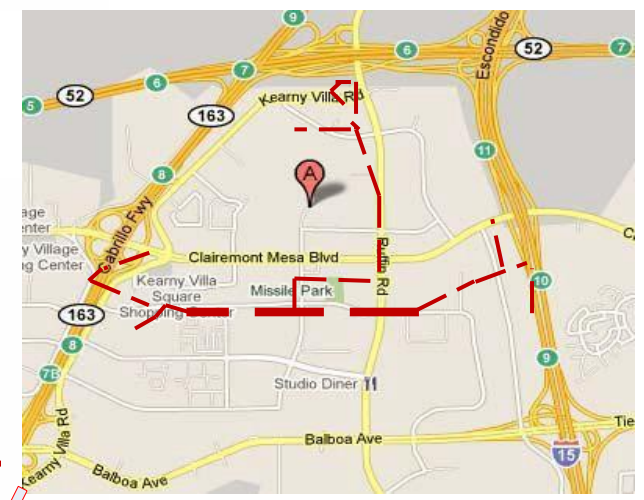

County of San Diego County Operations Center

5500-5595 Overland Avenue
9325-9355 Hazard Way
San Diego, CA 92123
(858) 694-3610

Feb 2022

- LEGEND**
- Walkway from Parking Structure to Office Buildings
 - Campus Center Chambers and Commons Cafe
 - Driving route to Parking Structure and Campus Parking
 - 2 & 3-hour Visitor Parking

Directions to the County Operations Center

From the North or South (Airport)

From **163**, exit onto Clairemont Mesa Blvd. Eastbound
Turn Left (North) onto Overland Avenue
From **I-15**, exit onto Clairemont Mesa Blvd. Westbound

*All: To access Parking Structure from Overland turn right onto Farnham Street. Parking Structure is on the left.

From the East or West

From **52**, exit onto Ruffin Road Southbound
Turn Right (West) onto Farnham Street
Turn Right into Parking Structure or proceed to Overland

All visitors parking longer than the permitted time posted must park in an unmarked space.

Airport